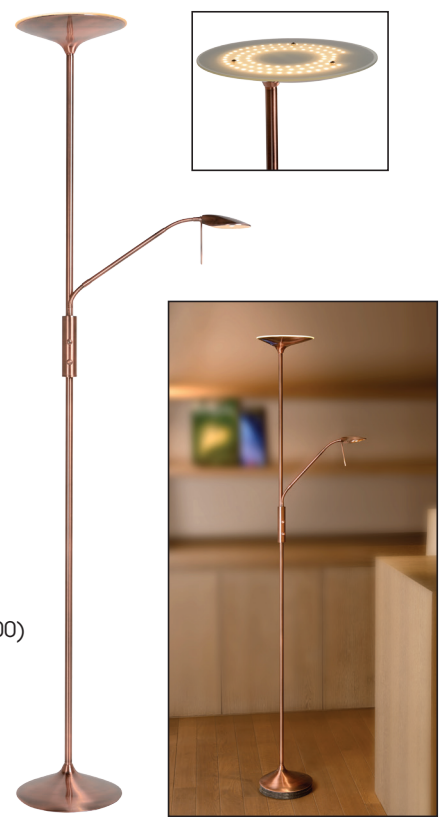

Floorlamp **DIGO-LED**
30708/24/12

- UP Light/18W EPITAXI LED/ 2700K/1650lm/incl.
- Reading lamp/6W EPITAXI LED/2700K/400lm/incl.
- Base: Ø 30cm/H: 180cm
- Satin chrome
- Metal

Floorlamp **KOBE-LED**
34728/23/12

- Glass uplight (92/34728/00)

34728/23/17

- 1x18+5W/EDISON LED/ 3000K/1530+425lm/incl.
- Ø 26cm/H: 183cm
- Copper
- Metal

Floorlamp **MISO**
19793/23/03

- UP Light/18W SMD LED/3500K/1800lm/incl.
- Reading lamp/5W SMD LED/ 3500K/450lm/incl.
- Ø: 30cm/H: 180cm/W: max. 45cm
- Bronze
- Metal & glass

19793/23/12

- UP Light/18W SMD LED/3500K/1800lm/incl.
- Reading lamp/5W SMD LED/ 3500K/450lm/incl.
- Ø: 30cm/H: 180cm/W: max. 45cm
- Satin chrome
- Metal & glass

Floorlamp **LIDO-LED**
19795/22/12

- Glass uplight (92/19795/00)
- Glass reading lamp (92/19795/01)
- 1x5W/OSRAM LED/3000K/450lm/incl.
- 1 x 15W/OSRAM LED/3000K/1350lm/incl.
- Ø: 35cm/H: 182,5cm
- Satin chrome
- Metal